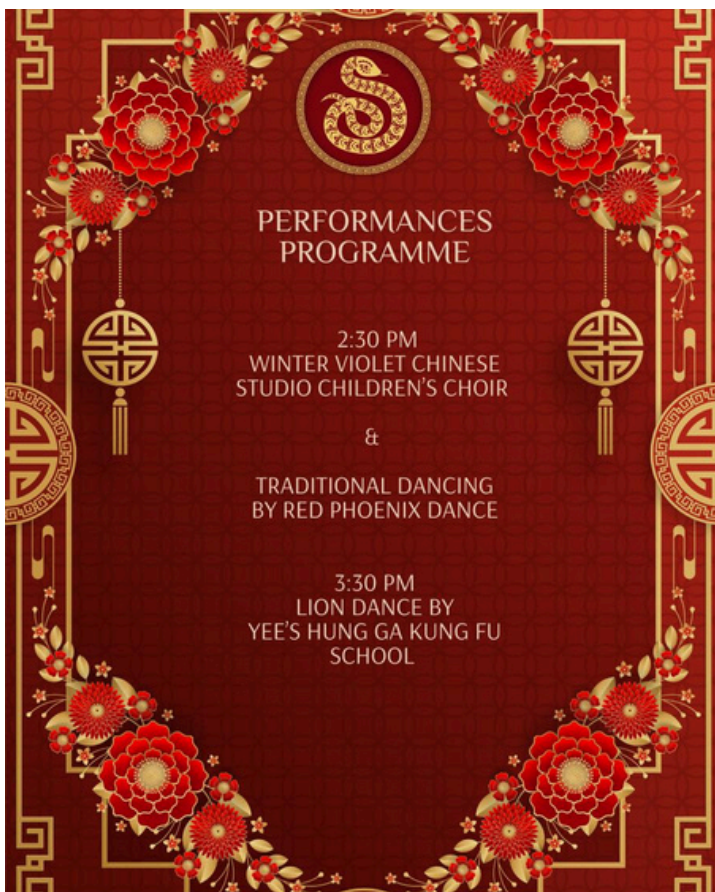

Our next community event

Great Western Community Centre is delighted to host the latest collaboration between Great Western Community Trust and Ashley & Broomhill Community Council.

On Sunday 16th February from 2pm to 5pm, we will be celebrating the Year of the Snake.

This free family friendly community event will feature :

- -Lion Dance by Yee's Hung Ga Kung Fu
- -Traditional Chinese Dancing by Red Phoenix
- -Winter Violet Chinese Studio Choir
- -Chinese Calligraphy & Children's Crafts

Stay in touch with us

There are so many ways to keep in touch with us here at Great Western Community Centre!

Email: office@gwccentre.co.uk

Call: 01224 675748

visit our website:
www.gwccentre.co.uk

Follow us on our social media:

www.facebook.com/greatwesterncommunitytrust
www.instagram.com/greatwesterncc
x.com/gwccentre
www.threads.net/@greatwesterncc
www.linkedin.com/company/great-western-community-centre